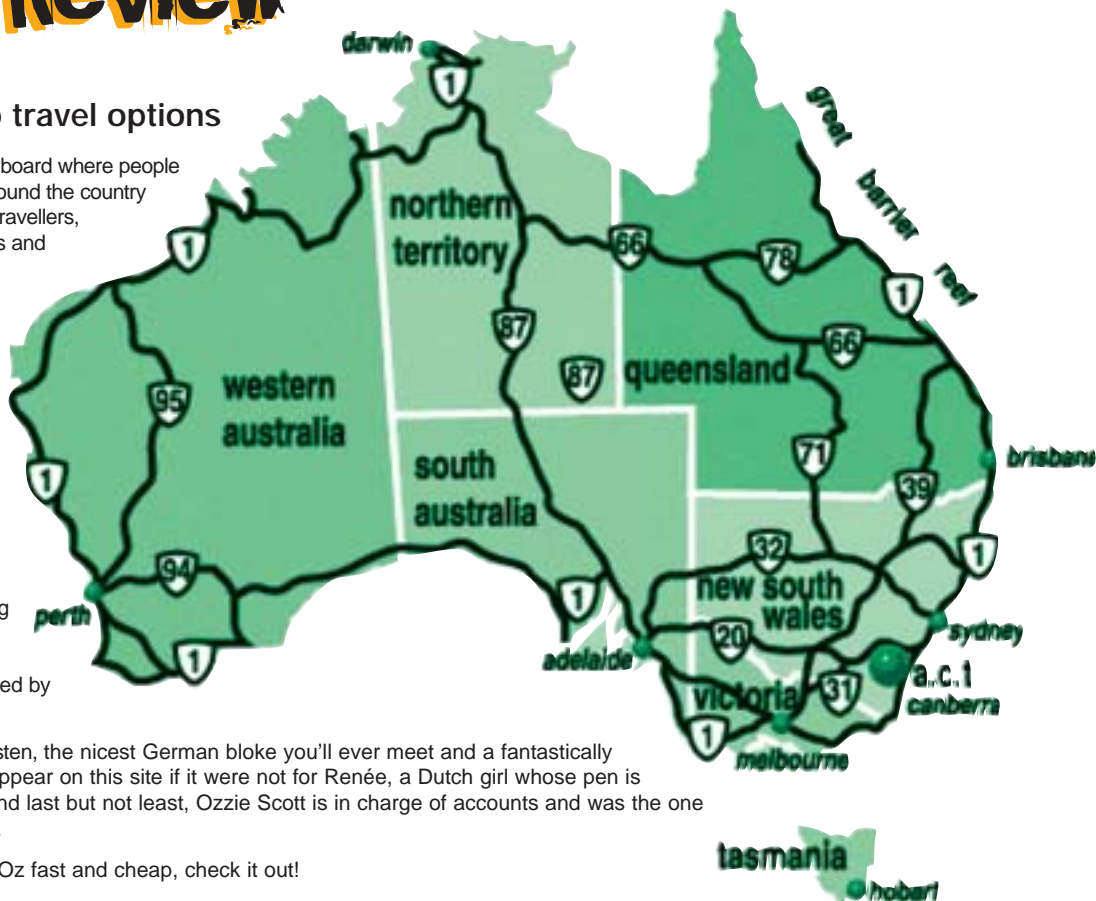

Website Review

Need a Ride??? Cheap travel options

Needaride.com.au is a virtual notice board where people can post offers and requests for lifts around the country FOR FREE. Users are mostly budget travellers, students and backpackers, both visitors and Australians alike.

In August 2002 three students got together complaining about the high costs of travelling by coach, train or plane in Australia and the fact that there is no way of ever getting off the beaten track by public transport. So instead of whining they decided to do something about it and set up the first ever virtual notice board for rides.

Now, the cheapest and most effective way of travelling around is by browsing a database. Many similar websites were created after the launch of the Need-a-ride site. The site itself is funded by ads.

Need-a-ride owes its existence to Torsten, the nicest German bloke you'll ever meet and a fantastically creative webmaster. No text would appear on this site if it were not for Renée, a Dutch girl whose pen is sometimes sharper than her nails. And last but not least, Ozzie Scott is in charge of accounts and was the one who got together the start-up capital.

So if you're looking to travel around Oz fast and cheap, check it out!
<http://www.needaride.com.au/>

Want to review a website in Blitz? send submissions to: blitzeditor@union.unsw.edu.au

SOUTHS JUNIORS

RUGBY LEAGUE

Crab Racing

Come and support your favourite teams battle it out on six legs

STARTS 14th APRIL

WEDNESDAY NIGHTS

7.30pm Legends Bar
Crab Cash available from 6pm

No Crab Racing on State of Origin nights
26th May and 16th June

558A Anzac Parade, Kingsford NSW 2032
Phone: 02 9349 7555

FOR THE INFORMATION OF MEMBERS AND THEIR GUESTS

QUEENS PARK TOUCH

Established 1977

WANTED

TEAMS and/or PLAYERS for the WINTER TOUCH FOOTBALL COMP

MENS, JUNIORS & OVER 30s + LADIES MIXED
(Open, Over 30s & Special Family Divisions)

LOWEST ENTRY FEE
with the BEST PRIZE MONEY

EXPERIENCED REFEREES

SUNDAY MORNINGS AT QUEENS PARK,
BONDI JUNCTION/WAVERLEY

STARTS LAST WEEK OF APRIL

Contact Jim Squadrito

SPECIAL LADIES COMP ONLY $395

Ph: 9314 1399 Mob: 0409 307 607
queensparktouch@hotmail.com

8876771